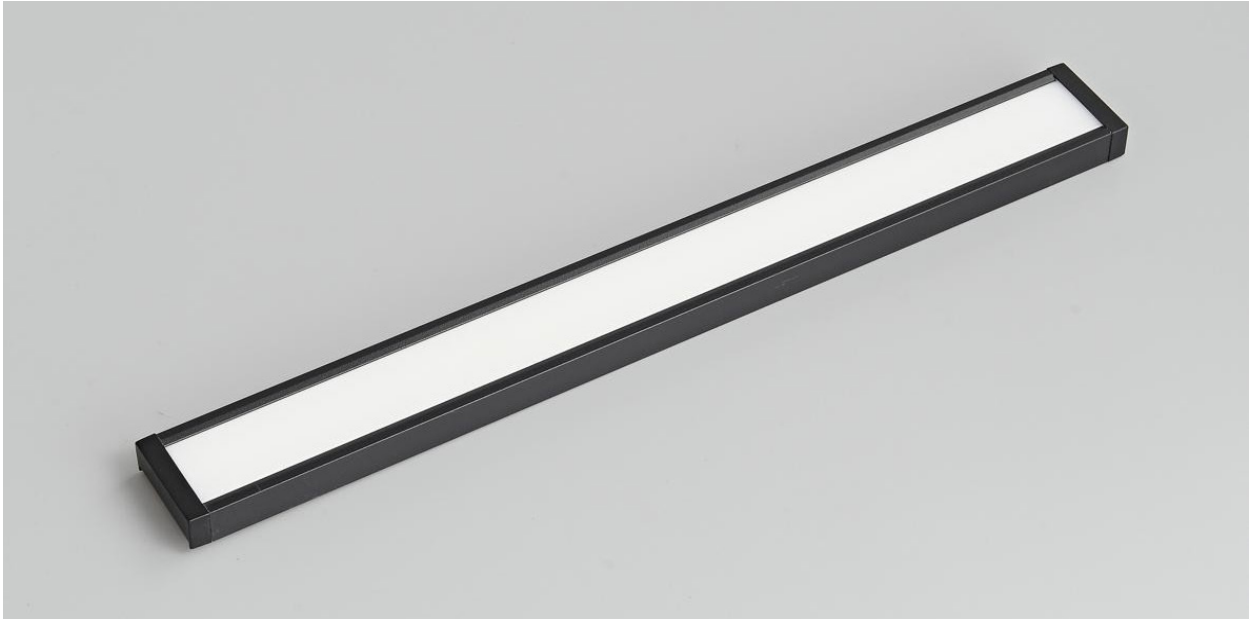

The TACTO magnetic track allows multiple combinations and distributions in any room. Ultra-thin and elegant. With interchangeable bulbs that bring lighting to detail and capture attention. The TACTO magnetic track catches you

CONECTOR X
X CONNECTOR

EC-5412/ EC-5413

CONECTOR DE ESQUINA
CORNER CONNECTOR

FOCOS TRACK LIGHT

LINEAL S / L TACTO

REFERENCIA CODE	MODELO SIZE	W	COLOR	TAMAÑO (MM) SIZE	PVP(€/U)
EC5418	S	12	NEGRO BLACK	300 x 32 x 11	26,25 €
EC5419	S	12	BLANCO WHITE	300 x 32 x 11	26,25 €
EC5420	L	24	NEGRO BLACK	600 x 32 x 11	50,00 €
EC5421	L	24	BLANCO WHITE	600 x 32 x 11	50,00 €